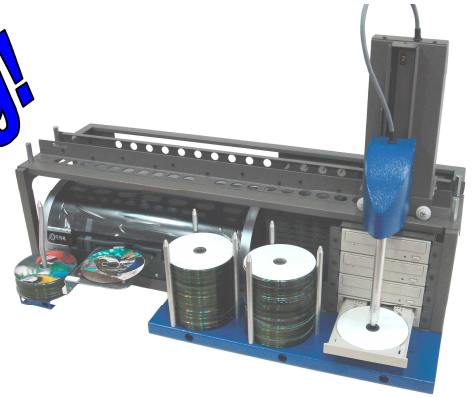

Free Networking!

High Performance, Heavy Duty CD/DVD/BD Publishing System

Alea's new *Mito* is an industrial grade, all-metal, publishing system that offers CD, DVD and Blu-Ray frame-accurate duplication and printing in a flexible Windows 2000/XP/Vista/W7 based production environment. With a **200 or 800** disc in/out capacity, up to four 22XDVD, 52XCD, 10XBlu-ray state-of-the-art recorders and **Bulk Ink** jet print capabilities *Mito* can handle even the most challenging production needs.

NEW. Dupe-Lock to copy-protect your **Video DVD**.

NEW. Ink Fountain to cut your disc printing cost down to **Euro 0.02 (2 cent)**

NEW. 240ml refillable ink tank to print up to **2400 discs without refill**.

- Up to 4 high-performance **22XDVD, 52XCD or 10X Blu ray** recorders.
- **200 to 800** disc for duplication and/or printing.
- Select input bin by media type (CD or DVD).
- Copies most of the current DVD/CD/BLU ray formats (audio & data).
- Print 4800 dpi labels directly on disc from the *Mito* built-in graphic editor.
- Automatic processing of Publishing Jobs sent by any license-free ECP client.
- Powered by Microsoft **Windows 2000/XP/Vista**.
- Single or Multi Master duplication and printing with no operator intervention.
- **Duplicate and Digital Print** up to **10 BD, 15 DVD, 30 CD** per hour.
- Support duplication and/or printing of mini CD or business card CD.
- High-Speed USB2 or E-SATA (option) data interface.
- **Disc serialization** with customer's chosen string.
- **Bar Code** printing.
- **Merge** Graphics with variable text.

Temperature:	5 to 35 Degrees Centigrade
Relative Humidity:	10% to 80% no condensing
Altitude :	0 to 3,000 ft operating 0 to 15,000 ft no operating
Size (W/H/D):	17.8" x 11" x 17.5" (45cmX28cmX45cm)
Weight:	26 lbs, (12 Kg)
Power:	Switchable 110VAC and 220VAC
Agencies:	FCC class B, CE